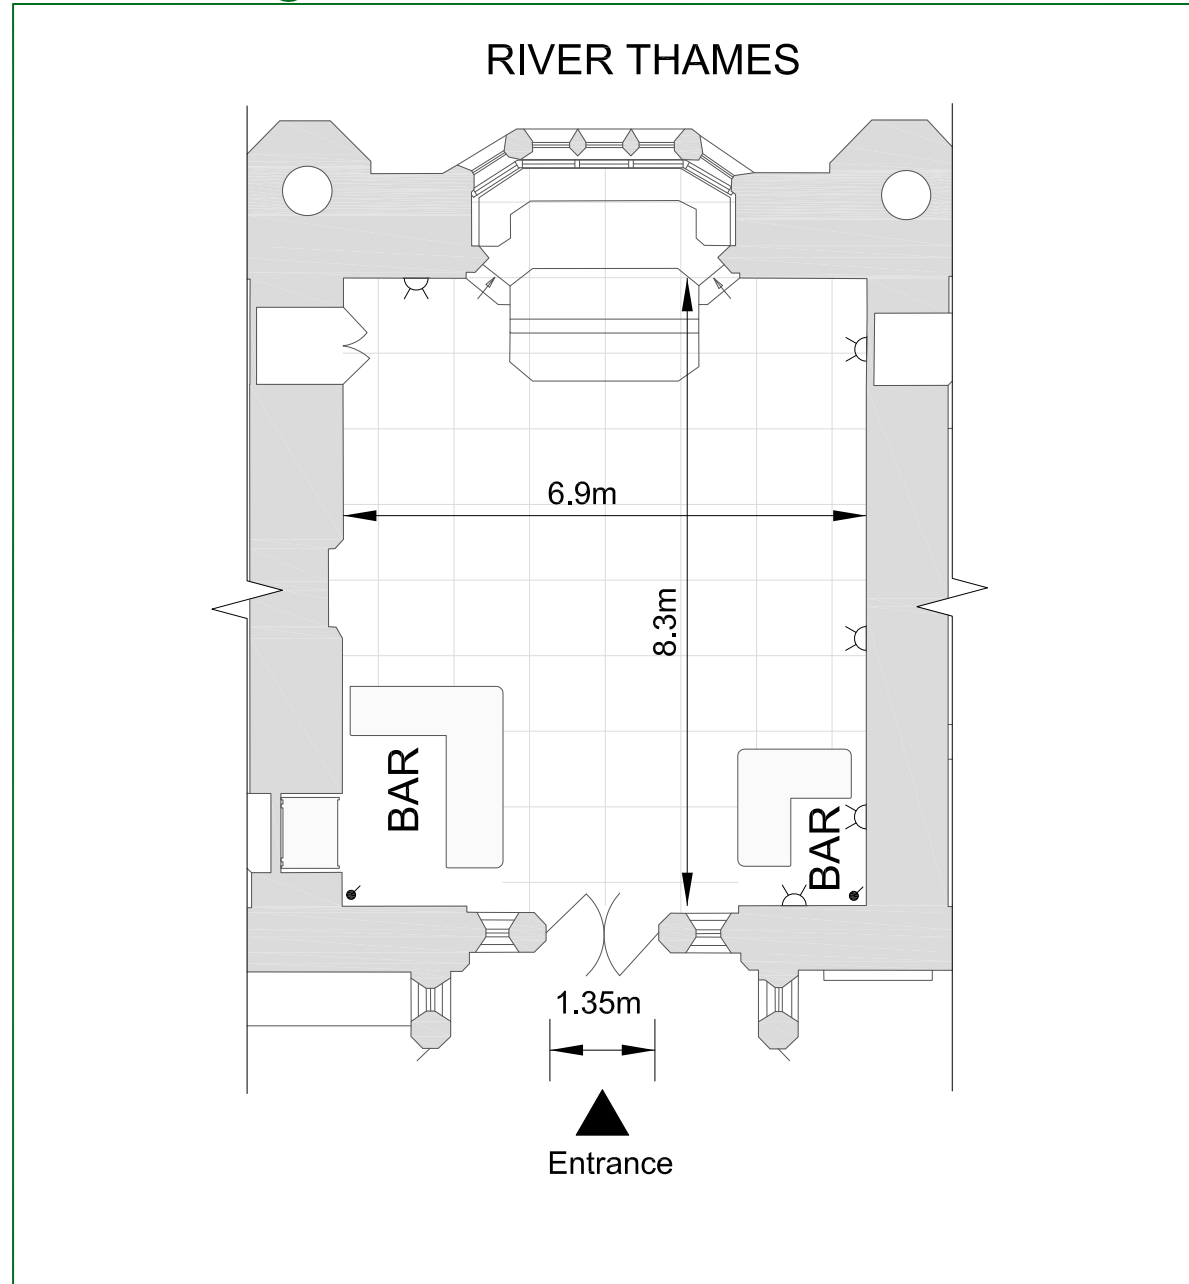

The Pugin Room

area 57.9 square metres